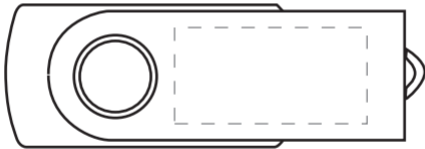

Actual Size of USB Drive: 2 1/8" x 3/4"

Front:

Artwork Size: 1" x 1/2"